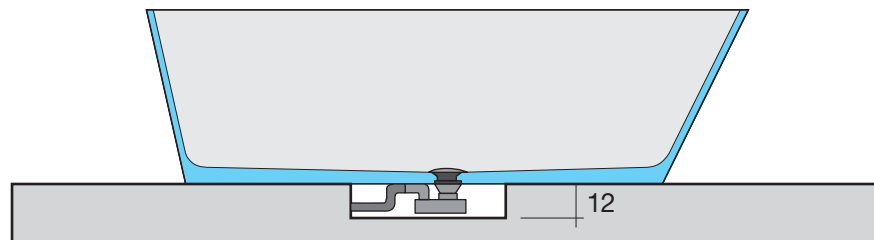

# ALMOND

ART: **ALMOND-C** M-SOLID (matt white)  
**ALMOND-M** M-LUX (glossy white)

WASTE COVER: UP & DOWN - IN TINT

NET WEIGHT: 68 Kg  
GROSS WEIGHT: 89 Kg  
PACKAGING DIMENSIONS: 175x82xh83  
CAPACITY: 220 LITERS  
WASTE FLOW: 60 lt / min

**COVER  
AND WASTE  
INCLUDED**

**WITHOUT  
OVERFLOW**