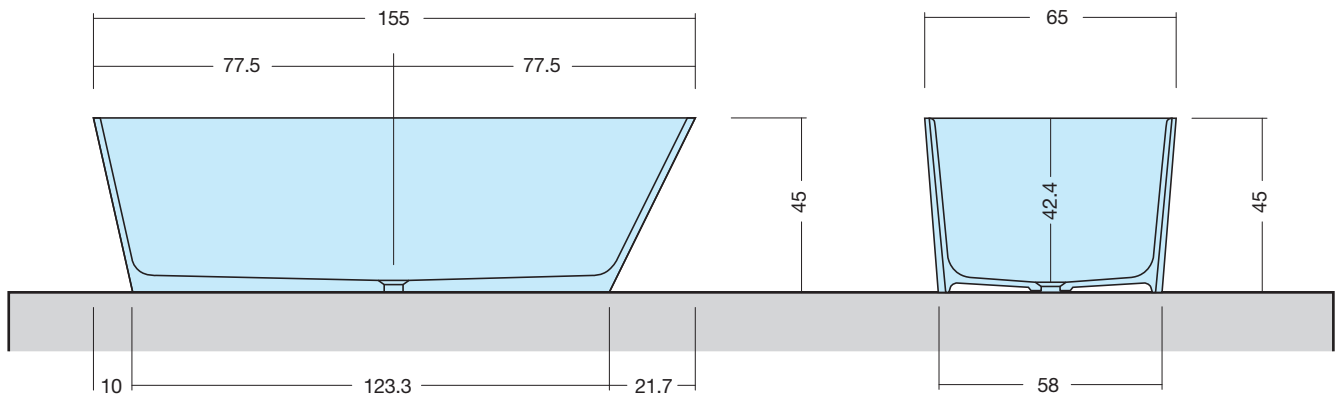

# ALMOND

ART: **ALMOND-C** M-SOLID (matt white)  
**ALMOND-M** M-LUX (glossy white)

WASTE COVER: UP & DOWN - IN TINT

NET WEIGHT: 68 Kg  
GROSS WEIGHT: 89 Kg  
PACKAGING DIMENSIONS: 175x82xh83  
CAPACITY: 220 LITERS  
WASTE FLOW: 60 lt / min

**COVER  
AND WASTE  
INCLUDED**

**WITHOUT  
OVERFLOW**