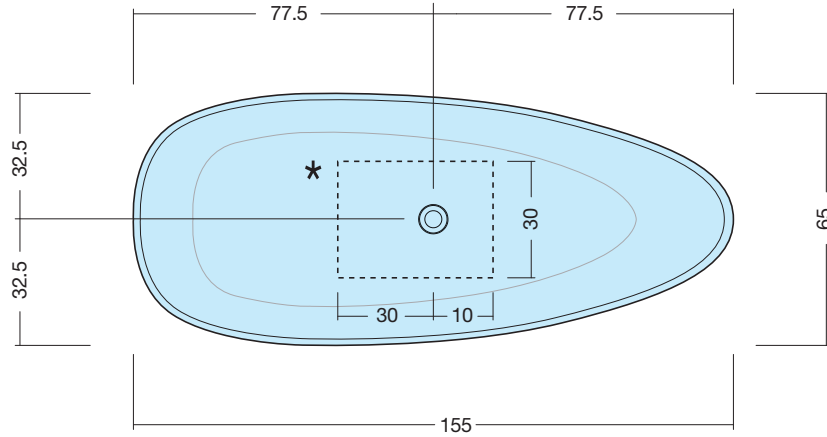

# ALMOND

ART: **ALMOND-C** M-SOLID (matt white)  
**ALMOND-M** M-LUX (glossy white)

WASTE COVER: UP & DOWN - IN TINT

NET WEIGHT: 68 Kg  
GROSS WEIGHT: 89 Kg  
PACKAGING DIMENSIONS: 175x82xh83  
CAPACITY: 220 LITERS  
WASTE FLOW: 60 lt / min

**COVER  
AND WASTE  
INCLUDED**

**WITHOUT  
OVERFLOW**