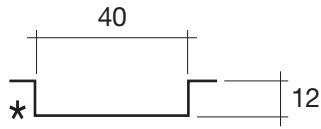

DISENIA

Disenia srl
via A. Carpenè, 21
33070
Brugnera (PN)
Italy

INFO
Tel. +39 0434 1822603
Fax +39 0434 020013
www.disenia.it
e-mail: info@disenia.it