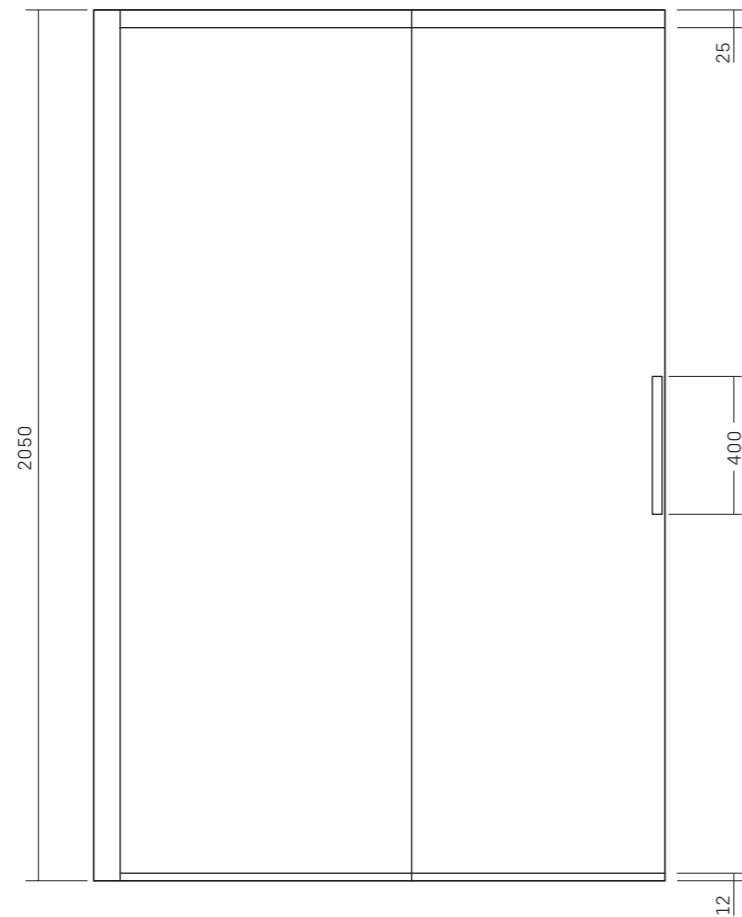

# BRAVE • FRONT VIEW

8 mm Th.

• **STANDARD BRAVE** [measurements are in mm]

**!**  
 FOR SHOWER ENCLOSURES  
 AT CEILING HEIGHT (MAX 220 cm)  
 YOU MUST LEAVE A  
 SPACE OF AT LEAST 12 cm.

# BRAVE • TOP VIEW

8 mm Th.

• **SLIDING DOOR FOR RECESS** [art. BVNI]

• **DOUBLE CORNER SLIDING DOOR** [art. BV1Sx2]

# BRAVE • TOP VIEW

8 mm Th.