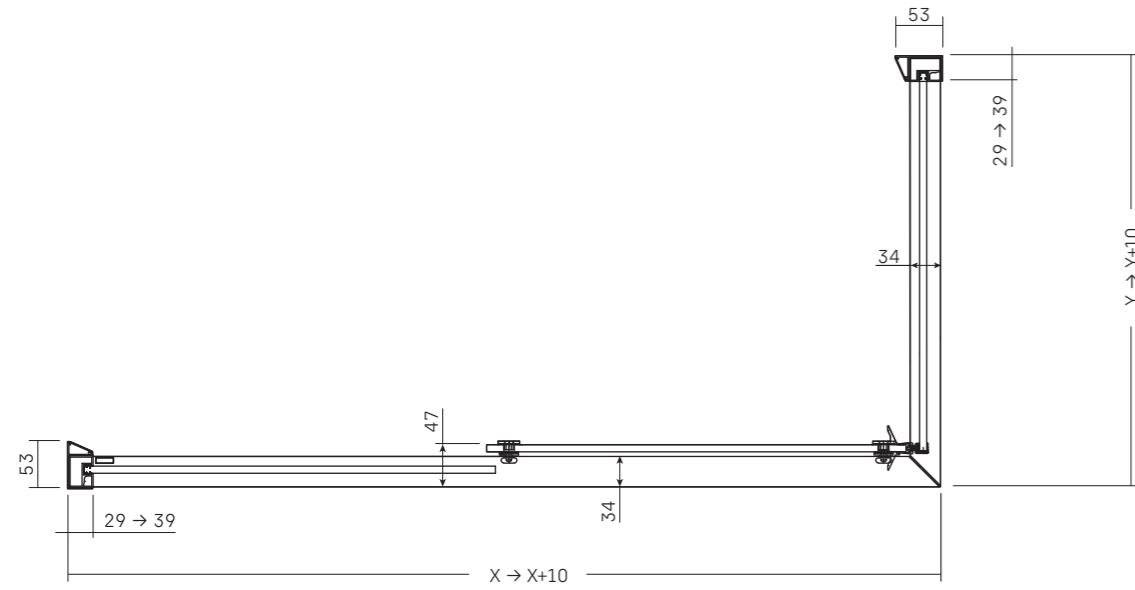

BRAVE • TOP VIEW

8 mm Th.

• SLIDING DOOR + FIXED SIDE FOR 2 SIDED VERSION [art. BVPO+BVFI]