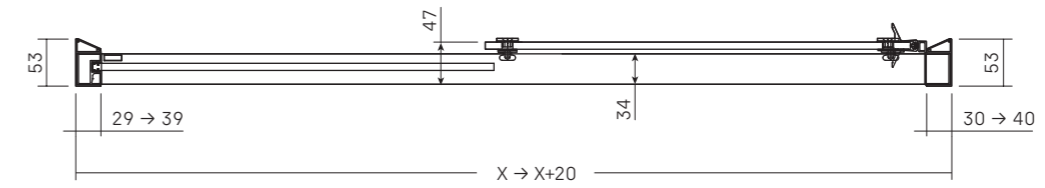

# BRAVE • FRONT VIEW

8 mm Th.

• **STANDARD BRAVE** [measurements are in mm]

**!**  
 FOR SHOWER ENCLOSURES  
 AT CEILING HEIGHT (MAX 220 cm)  
 YOU MUST LEAVE A  
 SPACE OF AT LEAST 12 cm.

# BRAVE • TOP VIEW

8 mm Th.

• **SLIDING DOOR FOR RECESS** [art. BVNI]

• **DOUBLE CORNER SLIDING DOOR** [art. BV1Sx2]

# BRAVE • TOP VIEW

8 mm Th.