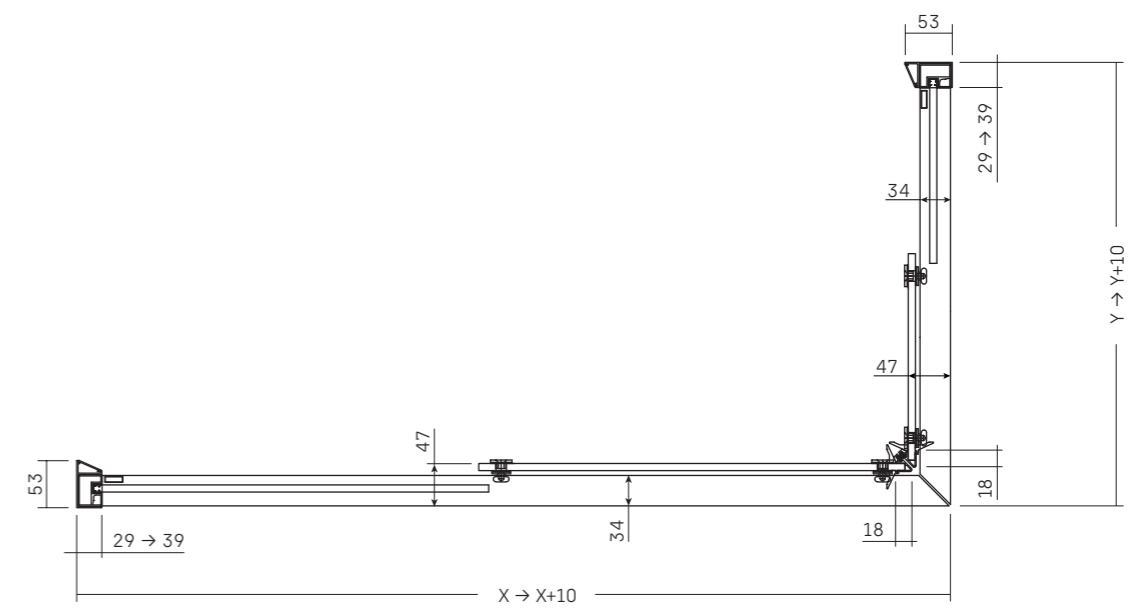

# BRAVE • FRONT VIEW

8 mm Th.

• **STANDARD BRAVE** [measurements are in mm]

**!**  
 FOR SHOWER ENCLOSURES  
 AT CEILING HEIGHT (MAX 220 cm)  
 YOU MUST LEAVE A  
 SPACE OF AT LEAST 12 cm.

# BRAVE • TOP VIEW

8 mm Th.

• **SLIDING DOOR FOR RECESS** [art. BVNI]

• **DOUBLE CORNER SLIDING DOOR** [art. BV1Sx2]

# BRAVE • TOP VIEW

8 mm Th.