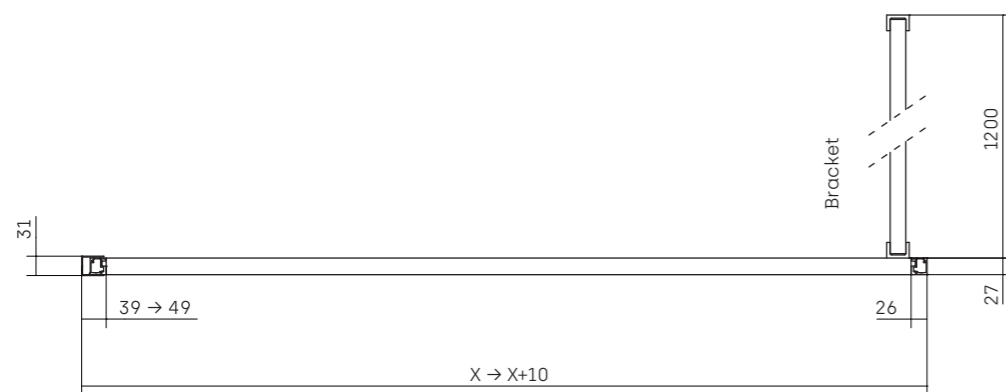

HEIGHT: 205 cm
WIDTH: 122 cm

WEIGHT: 280 gr/m2 (+/-5%)

COMPOSITION: 100% "outdoor" acrylic fibre tinted in mass
WARRANTY: 6 yrs on colour loss

Wash in the washing machine at 30° with bleach [commercial bleach with sodium hypochlorite content below 5%]

6/8 mm Th.

• 1 FIXED SIDE WITH VISIBLE PROFILE [art. VT1LPF]

• 1 FIXED SIDE WITH RECESSED PROFILE [art. VT1LIN]

• 1 FIXED SIDE WITH WALL CLAMPS [art. VT1LPL]

VITRUM • TOP VIEW

6/8 mm Th.

• 1 FIXED SIDE WITH CEILING-MOUNTED SUPPORT BAR [art. VT1LPFA]

• 1 FIXED SIDE WITH RECESSED PROFILE AND CEILING-MOUNTED SUPPORT BAR [art. VT1LINPA]

VITRUM • TOP VIEW

6/8 mm Th.

• DOUBLE CORNER FIXED SIDE [art. VT2LPPF]

• 1 FIXED SIDE WITH FRAMEWORK [art. VT1LT]

VITRUM • TOP VIEW

6/8 mm Th.

• 1 FIXED SIDE WITH MOBILE PARTITION [art. VT1LPPF]

• 1 FIXED SIDE WITH CORNER MOBILE PARTITION [art. VT1LPPF] [ONLY ON REQUEST]