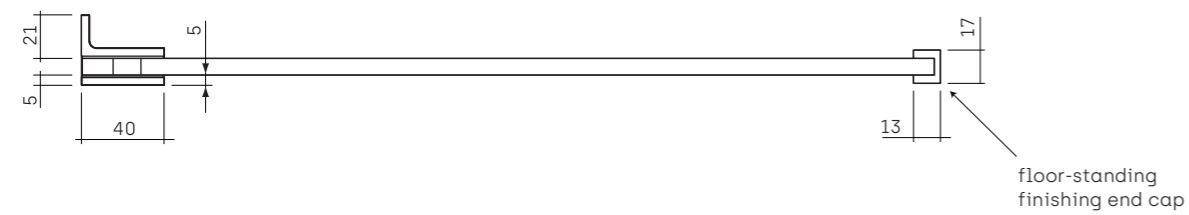

VITRUM • FRONT VIEW

6/8 mm Th.

• **STANDARD VITRUM [measurements are in mm]**

VITRUM • FRONT VIEW

6/8 mm Th.

• **STANDARD VITRUM [measurements are in mm]**

VTND: Shower curtain in fireproof fabric w/TEFLON treatment. Can be used as an alternative to our shower doors.

HEIGHT: 205 cm
WIDTH: 122 cm

WEIGHT: 280 gr/m2 (+/-5%)

COMPOSITION: 100% "outdoor" acrylic fibre tinted in mass
WARRANTY: 6 yrs on colour loss

Wash in the washing machine at 30° with bleach [commercial bleach with sodium hypochlorite content below 5%]

6/8 mm Th.

• 1 FIXED SIDE WITH VISIBLE PROFILE [art. VT1LPF]

• 1 FIXED SIDE WITH RECESSED PROFILE [art. VT1LIN]

• 1 FIXED SIDE WITH WALL CLAMPS [art. VT1LPL]

VITRUM • TOP VIEW

6/8 mm Th.

• 1 FIXED SIDE WITH CEILING-MOUNTED SUPPORT BAR [art. VT1LPFA]

• 1 FIXED SIDE WITH RECESSED PROFILE AND CEILING-MOUNTED SUPPORT BAR [art. VT1LINPA]

VITRUM • TOP VIEW

6/8 mm Th.

• DOUBLE CORNER FIXED SIDE [art. VT2LPPF]

• 1 FIXED SIDE WITH FRAMEWORK [art. VT1LT]

VITRUM • TOP VIEW