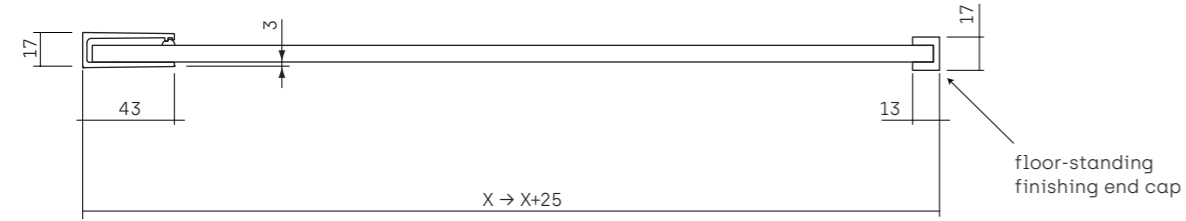

HEIGHT: 205 cm
WIDTH: 122 cm

WEIGHT: 280 gr/m2 (+/-5%)

COMPOSITION: 100% "outdoor" acrylic fibre tinted in mass
WARRANTY: 6 yrs on colour loss

Wash in the washing machine at 30° with bleach [commercial bleach with sodium hypochlorite content below 5%]

6/8 mm Th.

• 1 FIXED SIDE WITH VISIBLE PROFILE [art. VT1LPF]

• 1 FIXED SIDE WITH RECESSED PROFILE [art. VT1LIN]

• 1 FIXED SIDE WITH WALL CLAMPS [art. VT1LPL]

VITRUM • TOP VIEW

6/8 mm Th.

• 1 FIXED SIDE WITH CEILING-MOUNTED SUPPORT BAR [art. VT1LPFA]

• 1 FIXED SIDE WITH RECESSED PROFILE AND CEILING-MOUNTED SUPPORT BAR [art. VT1LINPA]

VITRUM • TOP VIEW

6/8 mm Th.

• DOUBLE CORNER FIXED SIDE [art. VT2LPPF]

• 1 FIXED SIDE WITH FRAMEWORK [art. VT1LT]

VITRUM • TOP VIEW