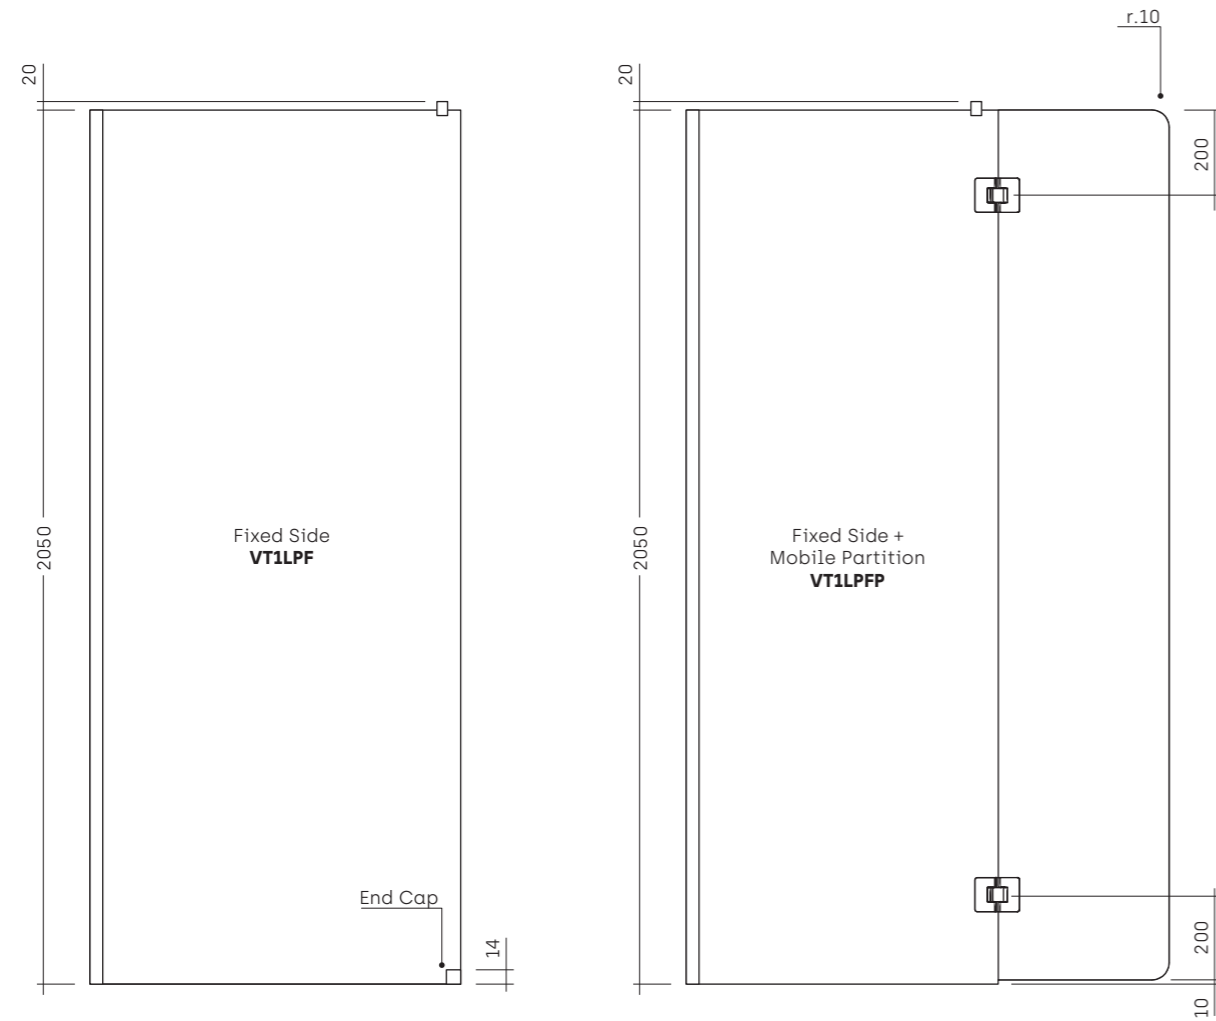

VITRUM • FRONT VIEW

6/8 mm Th.

• **STANDARD VITRUM [measurements are in mm]**

VITRUM • FRONT VIEW

6/8 mm Th.

• **STANDARD VITRUM [measurements are in mm]**

VTND: Shower curtain in fireproof fabric w/TEFLON treatment. Can be used as an alternative to our shower doors.

HEIGHT: 205 cm
WIDTH: 122 cm

WEIGHT: 280 gr/m2 (+/-5%)

COMPOSITION: 100% "outdoor" acrylic fibre tinted in mass
WARRANTY: 6 yrs on colour loss

Wash in the washing machine at 30° with bleach [commercial bleach with sodium hypochlorite content below 5%]

6/8 mm Th.

• 1 FIXED SIDE WITH VISIBLE PROFILE [art. VT1LPF]

• 1 FIXED SIDE WITH RECESSED PROFILE [art. VT1LIN]

• 1 FIXED SIDE WITH WALL CLAMPS [art. VT1LPL]

VITRUM • TOP VIEW

6/8 mm Th.

• 1 FIXED SIDE WITH CEILING-MOUNTED SUPPORT BAR [art. VT1LPFA]

• 1 FIXED SIDE WITH RECESSED PROFILE AND CEILING-MOUNTED SUPPORT BAR [art. VT1LINPA]

VITRUM • TOP VIEW

6/8 mm Th.

• DOUBLE CORNER FIXED SIDE [art. VT2LPPF]

• 1 FIXED SIDE WITH FRAMEWORK [art. VT1LT]

VITRUM • TOP VIEW