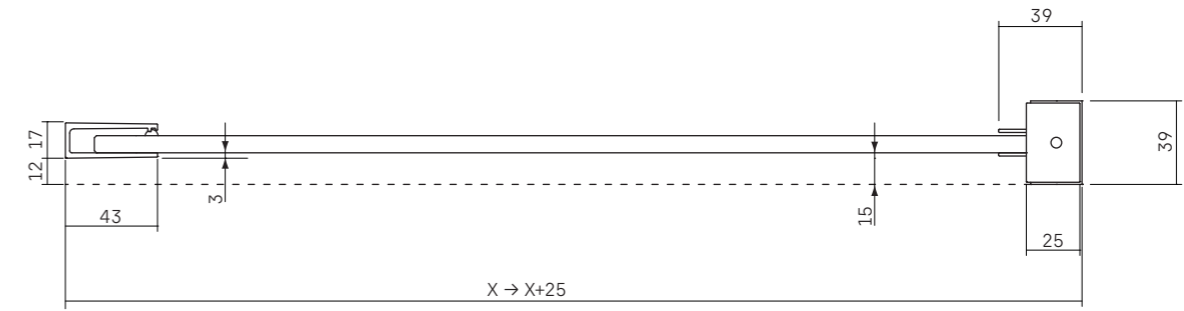

HEIGHT: 205 cm
WIDTH: 122 cm

WEIGHT: 280 gr/m2 (+/-5%)

COMPOSITION: 100% "outdoor" acrylic fibre tinted in mass
WARRANTY: 6 yrs on colour loss

Wash in the washing machine at 30° with bleach [commercial bleach with sodium hypochlorite content below 5%]

6/8 mm Th.

• 1 FIXED SIDE WITH VISIBLE PROFILE [art. VT1LPF]

• 1 FIXED SIDE WITH RECESSED PROFILE [art. VT1LIN]

• 1 FIXED SIDE WITH WALL CLAMPS [art. VT1LPL]

VITRUM • TOP VIEW

6/8 mm Th.

• 1 FIXED SIDE WITH CEILING-MOUNTED SUPPORT BAR [art. VT1LPFA]

• 1 FIXED SIDE WITH RECESSED PROFILE AND CEILING-MOUNTED SUPPORT BAR [art. VT1LINPA]

VITRUM • TOP VIEW

6/8 mm Th.

• DOUBLE CORNER FIXED SIDE [art. VT2LPPF]

• 1 FIXED SIDE WITH FRAMEWORK [art. VT1LT]

VITRUM • TOP VIEW

6/8 mm Th.

• 1 FIXED SIDE WITH MOBILE PARTITION [art. VT1LPPF]

• 1 FIXED SIDE WITH CORNER MOBILE PARTITION [art. VT1LPPF] [ONLY ON REQUEST]