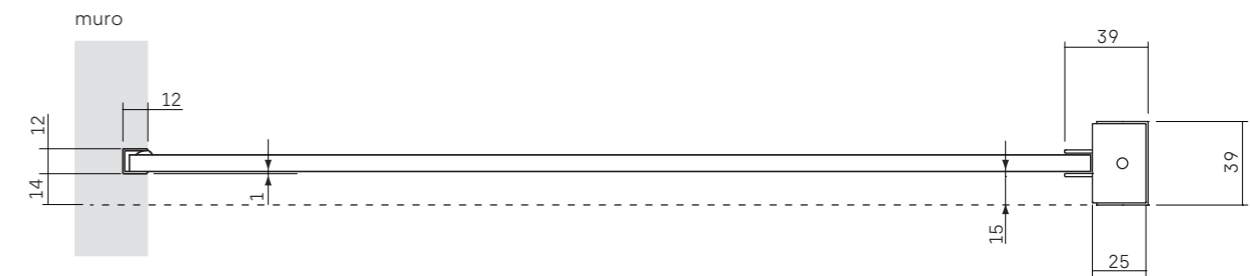

HEIGHT: 205 cm
WIDTH: 122 cm

WEIGHT: 280 gr/m2 (+/-5%)

COMPOSITION: 100% "outdoor" acrylic fibre tinted in mass
WARRANTY: 6 yrs on colour loss

Wash in the washing machine at 30° with bleach [commercial bleach with sodium hypochlorite content below 5%]

6/8 mm Th.

• 1 FIXED SIDE WITH VISIBLE PROFILE [art. VT1LPF]

• 1 FIXED SIDE WITH RECESSED PROFILE [art. VT1LIN]

• 1 FIXED SIDE WITH WALL CLAMPS [art. VT1LPL]

VITRUM • TOP VIEW

6/8 mm Th.

• 1 FIXED SIDE WITH CEILING-MOUNTED SUPPORT BAR [art. VT1LPFA]

• 1 FIXED SIDE WITH RECESSED PROFILE AND CEILING-MOUNTED SUPPORT BAR [art. VT1LINPA]

VITRUM • TOP VIEW

6/8 mm Th.

• DOUBLE CORNER FIXED SIDE [art. VT2LPPF]

• 1 FIXED SIDE WITH FRAMEWORK [art. VT1LT]

VITRUM • TOP VIEW

6/8 mm Th.

• 1 FIXED SIDE WITH MOBILE PARTITION [art. VT1LPPF]

• 1 FIXED SIDE WITH CORNER MOBILE PARTITION [art. VT1LPPF] [ONLY ON REQUEST]