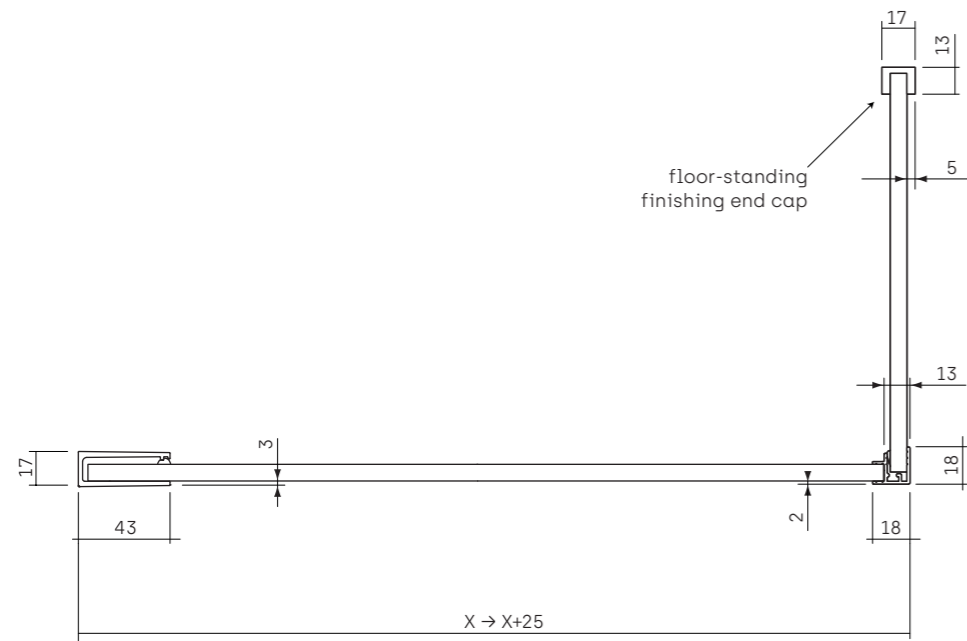

HEIGHT: 205 cm
WIDTH: 122 cm

WEIGHT: 280 gr/m2 (+/-5%)

COMPOSITION: 100% "outdoor" acrylic fibre tinted in mass
WARRANTY: 6 yrs on colour loss

Wash in the washing machine at 30° with bleach [commercial bleach with sodium hypochlorite content below 5%]

6/8 mm Th.

• 1 FIXED SIDE WITH VISIBLE PROFILE [art. VT1LPF]

• 1 FIXED SIDE WITH RECESSED PROFILE [art. VT1LIN]

• 1 FIXED SIDE WITH WALL CLAMPS [art. VT1LPL]

VITRUM • TOP VIEW

6/8 mm Th.

• 1 FIXED SIDE WITH CEILING-MOUNTED SUPPORT BAR [art. VT1LPFA]

• 1 FIXED SIDE WITH RECESSED PROFILE AND CEILING-MOUNTED SUPPORT BAR [art. VT1LINPA]

VITRUM • TOP VIEW

6/8 mm Th.

• DOUBLE CORNER FIXED SIDE [art. VT2LPPF]

• 1 FIXED SIDE WITH FRAMEWORK [art. VT1LT]

VITRUM • TOP VIEW

6/8 mm Th.

• 1 FIXED SIDE WITH MOBILE PARTITION [art. VT1LPPF]

• 1 FIXED SIDE WITH CORNER MOBILE PARTITION [art. VT1LPPF] [ONLY ON REQUEST]