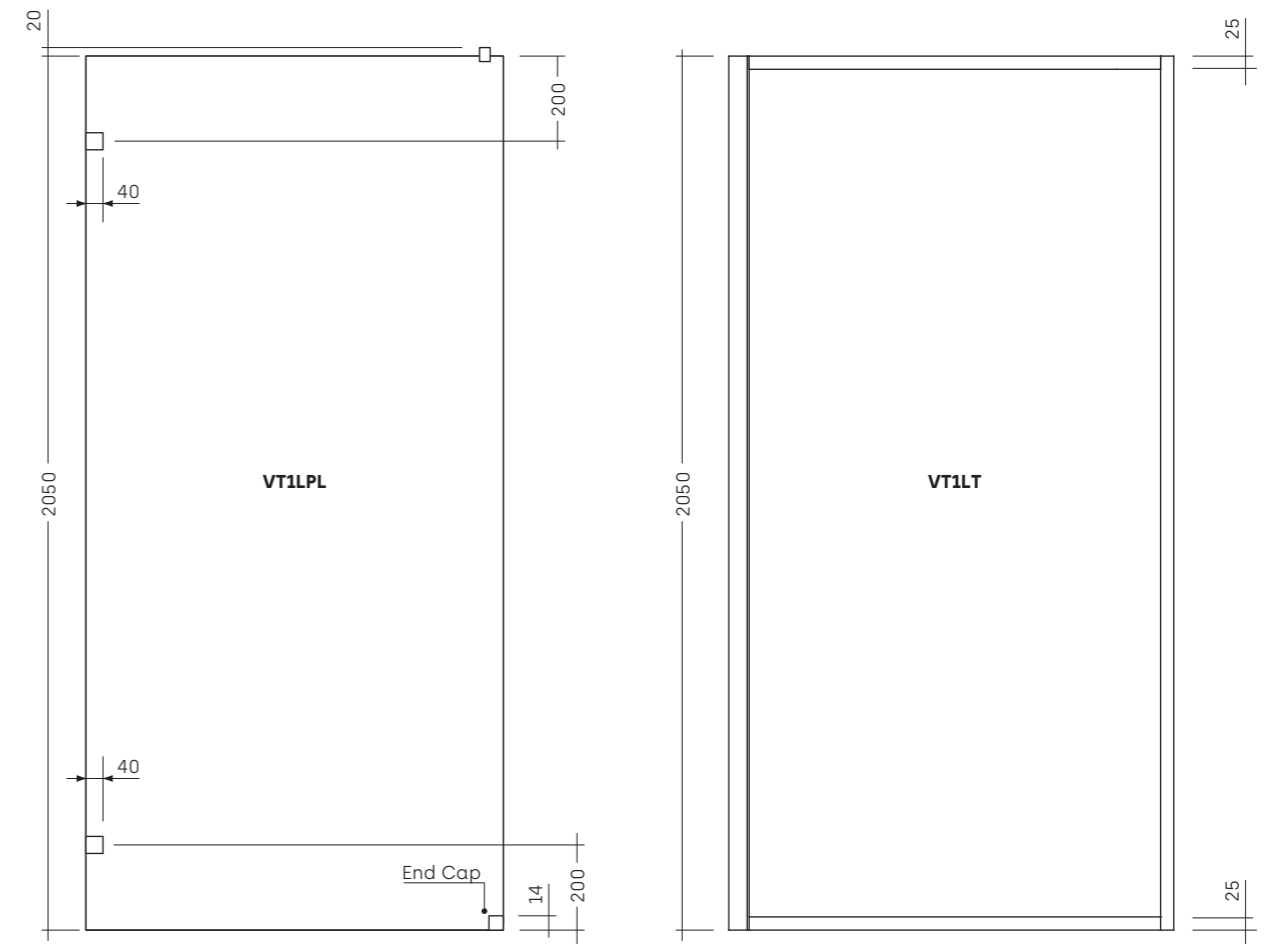

VITRUM • FRONT VIEW

6/8 mm Th.

• **STANDARD VITRUM [measurements are in mm]**

VITRUM • FRONT VIEW

6/8 mm Th.

• **STANDARD VITRUM [measurements are in mm]**

VTND: Shower curtain in fireproof fabric w/TEFLON treatment. Can be used as an alternative to our shower doors.

HEIGHT: 205 cm
WIDTH: 122 cm

WEIGHT: 280 gr/m2 (+/-5%)

COMPOSITION: 100% "outdoor" acrylic fibre tinted in mass
WARRANTY: 6 yrs on colour loss

Wash in the washing machine at 30° with bleach [commercial bleach with sodium hypochlorite content below 5%]

6/8 mm Th.

• 1 FIXED SIDE WITH VISIBLE PROFILE [art. VT1LPF]

• 1 FIXED SIDE WITH RECESSED PROFILE [art. VT1LIN]

• 1 FIXED SIDE WITH WALL CLAMPS [art. VT1LPL]

VITRUM • TOP VIEW

6/8 mm Th.

• 1 FIXED SIDE WITH CEILING-MOUNTED SUPPORT BAR [art. VT1LPFA]

• 1 FIXED SIDE WITH RECESSED PROFILE AND CEILING-MOUNTED SUPPORT BAR [art. VT1LINPA]

VITRUM • TOP VIEW

6/8 mm Th.

• DOUBLE CORNER FIXED SIDE [art. VT2LPPF]

• 1 FIXED SIDE WITH FRAMEWORK [art. VT1LT]

VITRUM • TOP VIEW