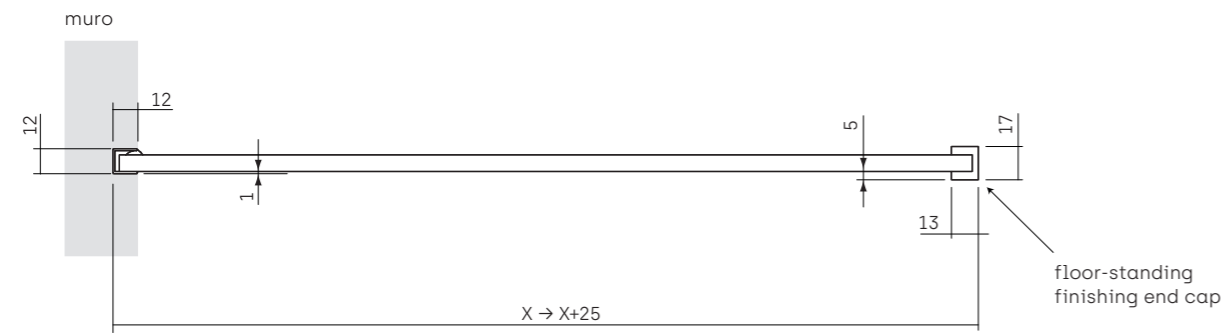

HEIGHT: 205 cm
WIDTH: 122 cm

WEIGHT: 280 gr/m2 (+/-5%)

COMPOSITION: 100% "outdoor" acrylic fibre tinted in mass
WARRANTY: 6 yrs on colour loss

Wash in the washing machine at 30° with bleach [commercial bleach with sodium hypochlorite content below 5%]

6/8 mm Th.

• 1 FIXED SIDE WITH VISIBLE PROFILE [art. VT1LPF]

• 1 FIXED SIDE WITH RECESSED PROFILE [art. VT1LIN]

• 1 FIXED SIDE WITH WALL CLAMPS [art. VT1LPL]

VITRUM • TOP VIEW

6/8 mm Th.

• 1 FIXED SIDE WITH CEILING-MOUNTED SUPPORT BAR [art. VT1LPFA]

• 1 FIXED SIDE WITH RECESSED PROFILE AND CEILING-MOUNTED SUPPORT BAR [art. VT1LINPA]

VITRUM • TOP VIEW

6/8 mm Th.

• DOUBLE CORNER FIXED SIDE [art. VT2LPPF]

• 1 FIXED SIDE WITH FRAMEWORK [art. VT1LT]

VITRUM • TOP VIEW

6/8 mm Th.

• 1 FIXED SIDE WITH MOBILE PARTITION [art. VT1LPPF]

• 1 FIXED SIDE WITH CORNER MOBILE PARTITION [art. VT1LPPF] [ONLY ON REQUEST]