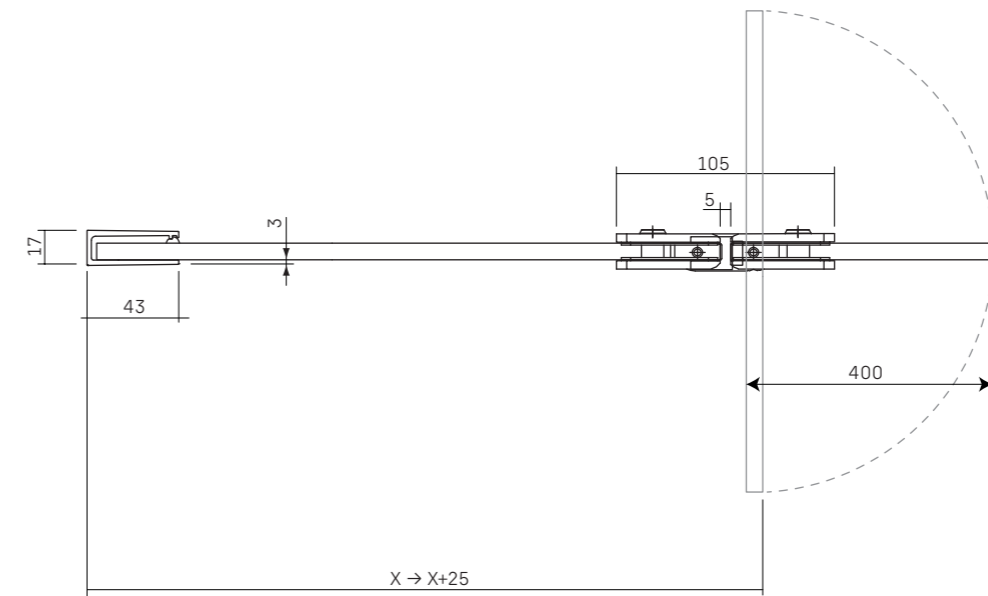

HEIGHT: 205 cm
WIDTH: 122 cm

WEIGHT: 280 gr/m2 (+/-5%)

COMPOSITION: 100% "outdoor" acrylic fibre tinted in mass
WARRANTY: 6 yrs on colour loss

Wash in the washing machine at 30° with bleach [commercial bleach with sodium hypochlorite content below 5%]

6/8 mm Th.

• 1 FIXED SIDE WITH VISIBLE PROFILE [art. VT1LPF]

• 1 FIXED SIDE WITH RECESSED PROFILE [art. VT1LIN]

• 1 FIXED SIDE WITH WALL CLAMPS [art. VT1LPL]

VITRUM • TOP VIEW

6/8 mm Th.

• 1 FIXED SIDE WITH CEILING-MOUNTED SUPPORT BAR [art. VT1LPFA]

• 1 FIXED SIDE WITH RECESSED PROFILE AND CEILING-MOUNTED SUPPORT BAR [art. VT1LINPA]

VITRUM • TOP VIEW

6/8 mm Th.

• DOUBLE CORNER FIXED SIDE [art. VT2LPPF]

• 1 FIXED SIDE WITH FRAMEWORK [art. VT1LT]

VITRUM • TOP VIEW

6/8 mm Th.

• 1 FIXED SIDE WITH MOBILE PARTITION [art. VT1LPPF]

• 1 FIXED SIDE WITH CORNER MOBILE PARTITION [art. VT1LPPF] [ONLY ON REQUEST]